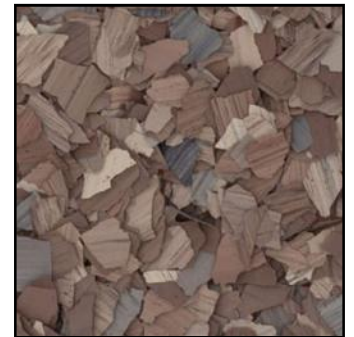

Hybrid Architectural Collection

* An upcharge is applied to all colors within this collection

Jawbreaker

Klondike

Taffy

Gumball

Limestone

Claystone

Quartzite

Yosemite

Acadia

Blue Granite

Husky

Yukon

Phoenix

Shale

Slate

Blacktop

Marble Architectural Collection

* An upcharge is applied to all colors within this collection

Arkose

Pumice

Talus

Sable

Lanai Gray

Metapelite

Sycamore

Garnet

Schist

Basalt

Weather Gray

Carbon